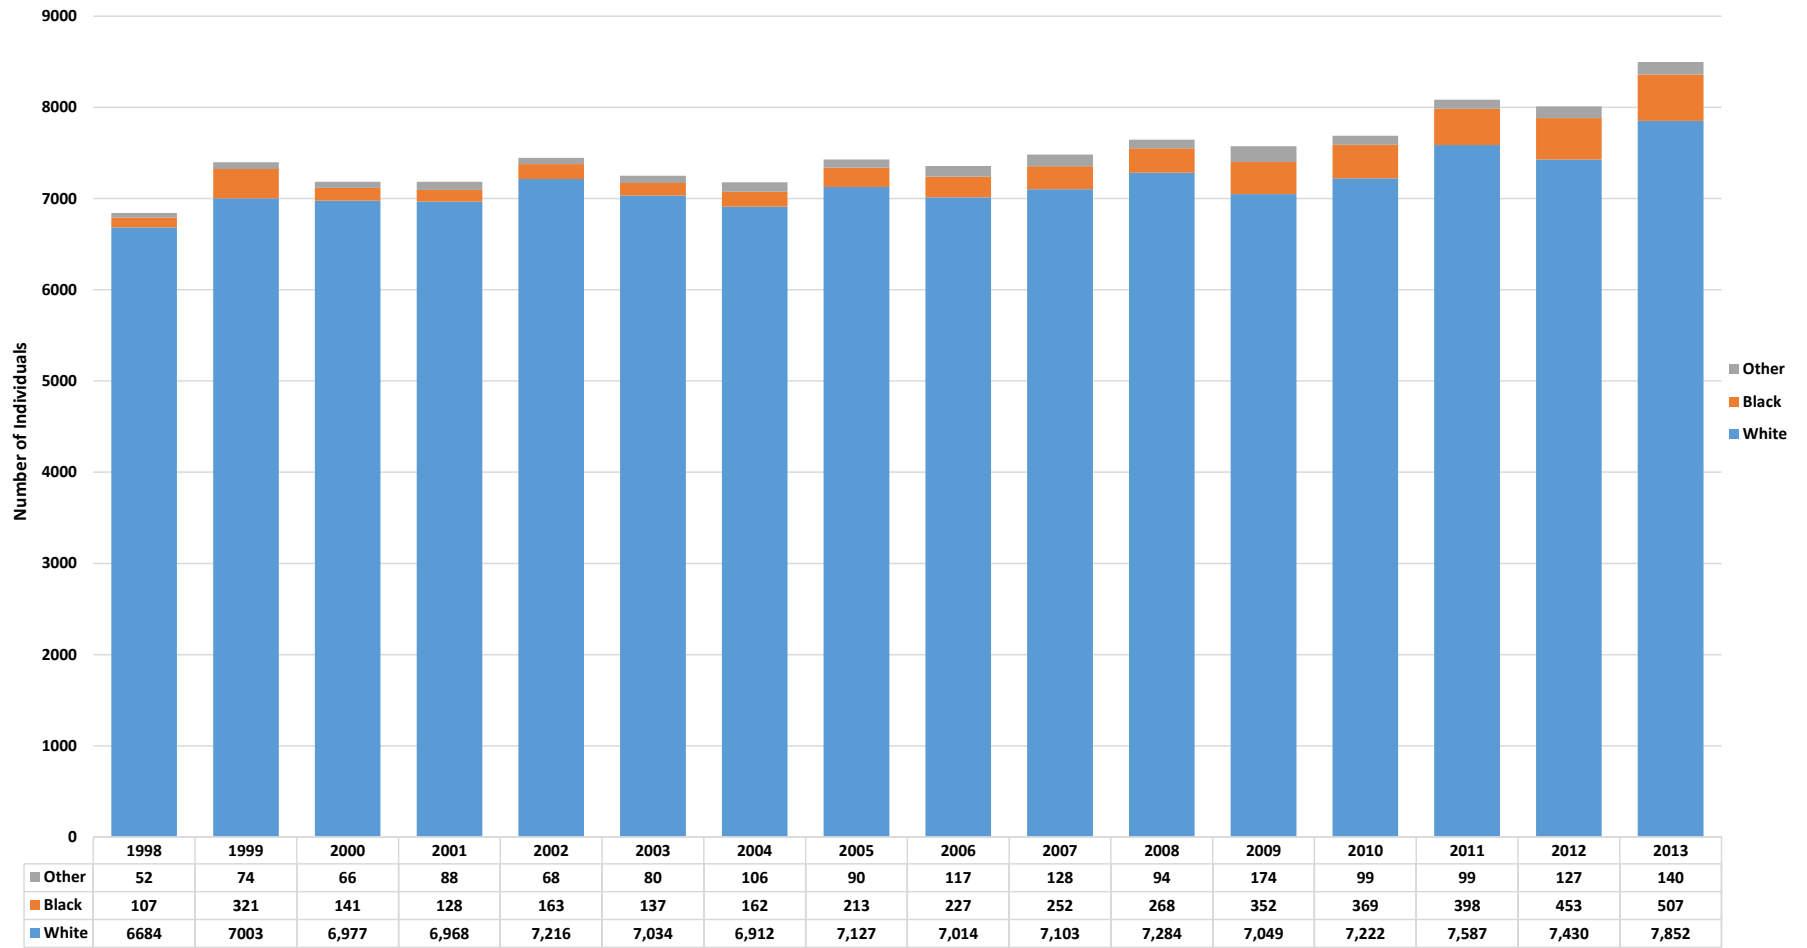

Macomb County: Deaths by Race, 1998-2013

Source: Vital Statistics, Michigan Department of Health and Human Services Updated: October 2015