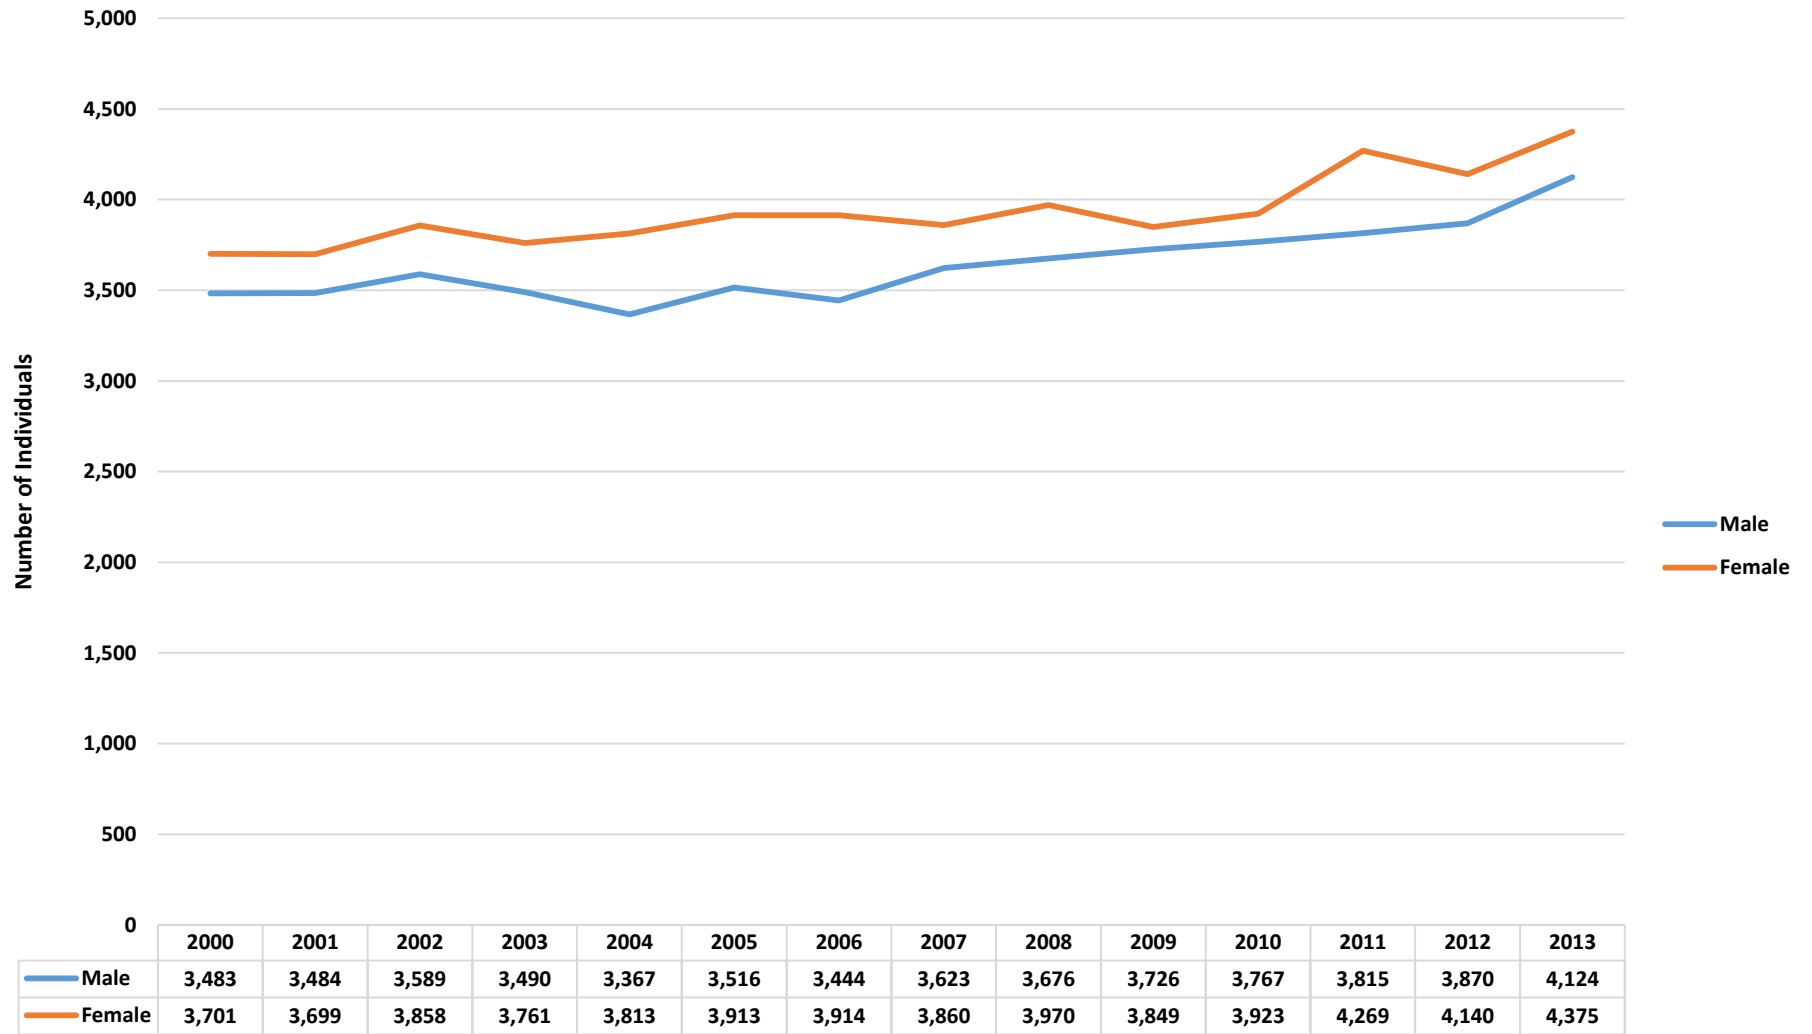

### Macomb County: Deaths by Gender, 2000-2013

Source: Vital Statistics, Michigan Department of Health and Human Services Updated: October 2015