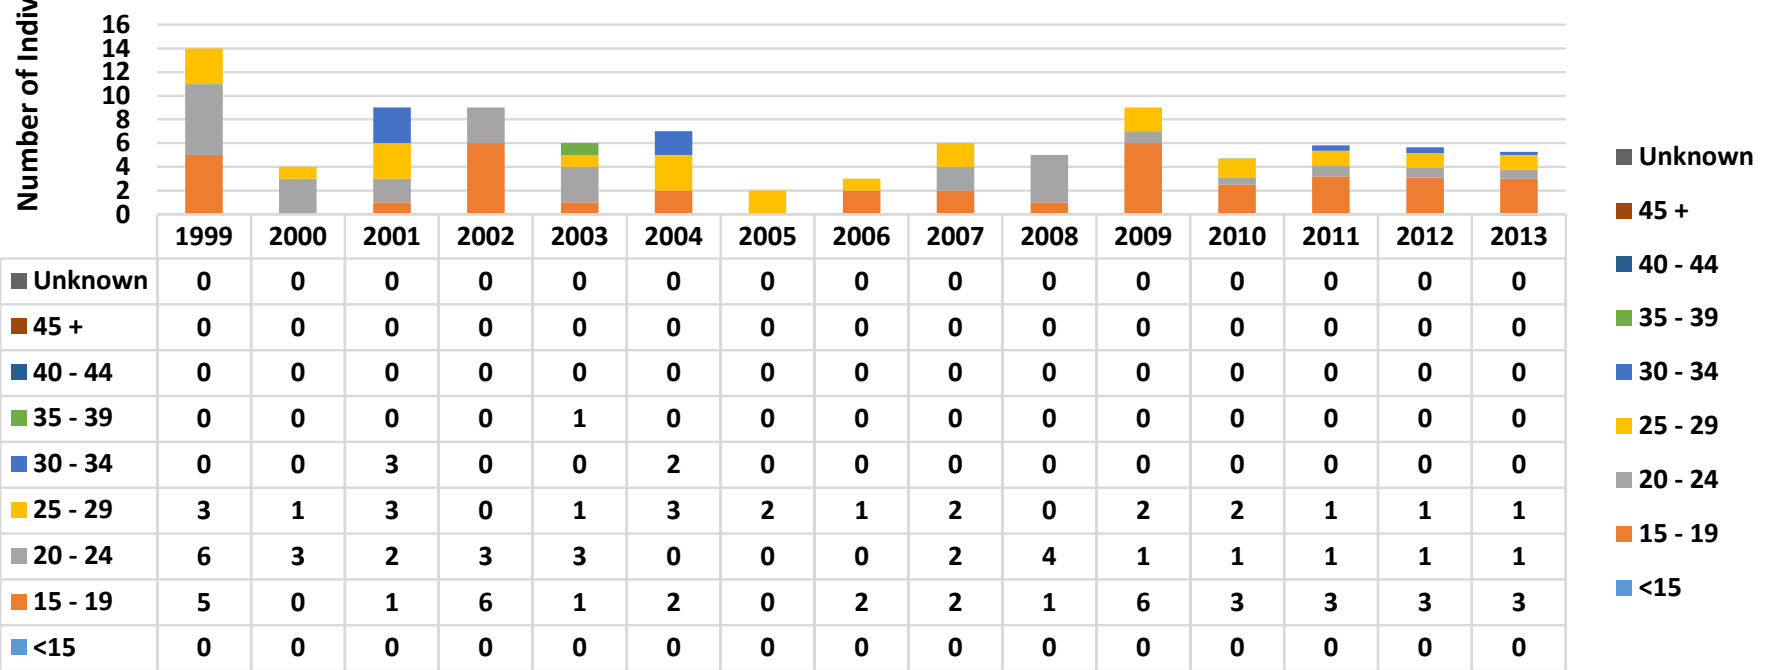

Macomb County: Number of Mothers with Less than a 12th Grade Education by Age Among American Indian Residents, 1999-2013

Source: Vital Statistics, Michigan Department of Health and Human Services   Updated: October 2015