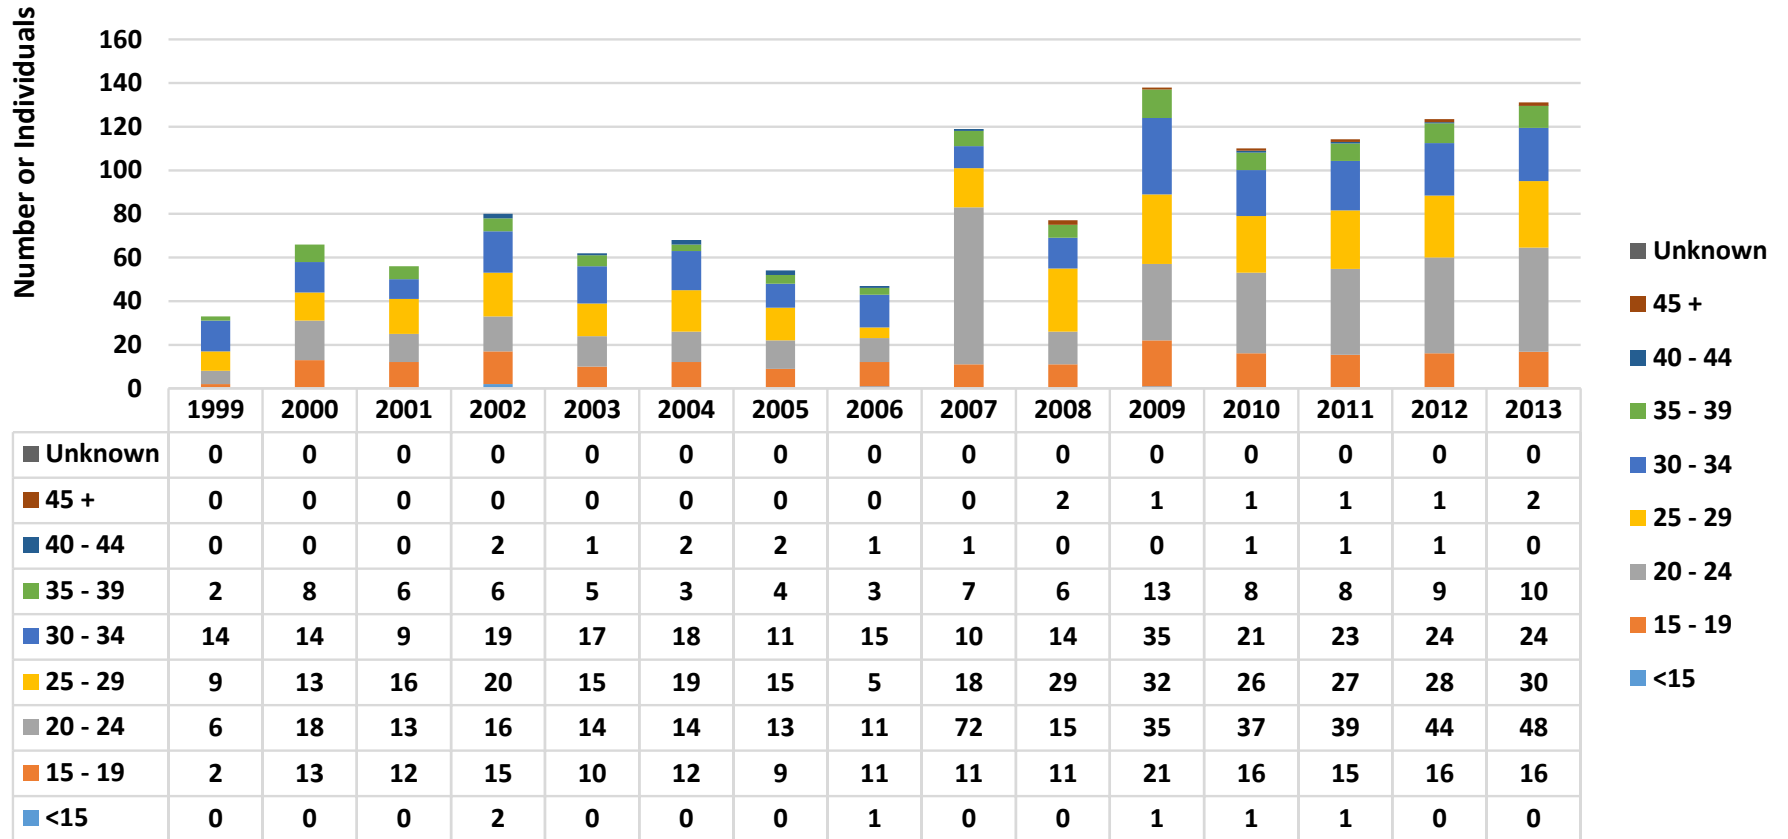

Macomb County: Number of Mothers with Less than a 12th Grade Education by Age Among Residents of All Other Race, 1999-2013

Source: Vital Statistics, Michigan Department of Health and Human Services   Updated: October 2015