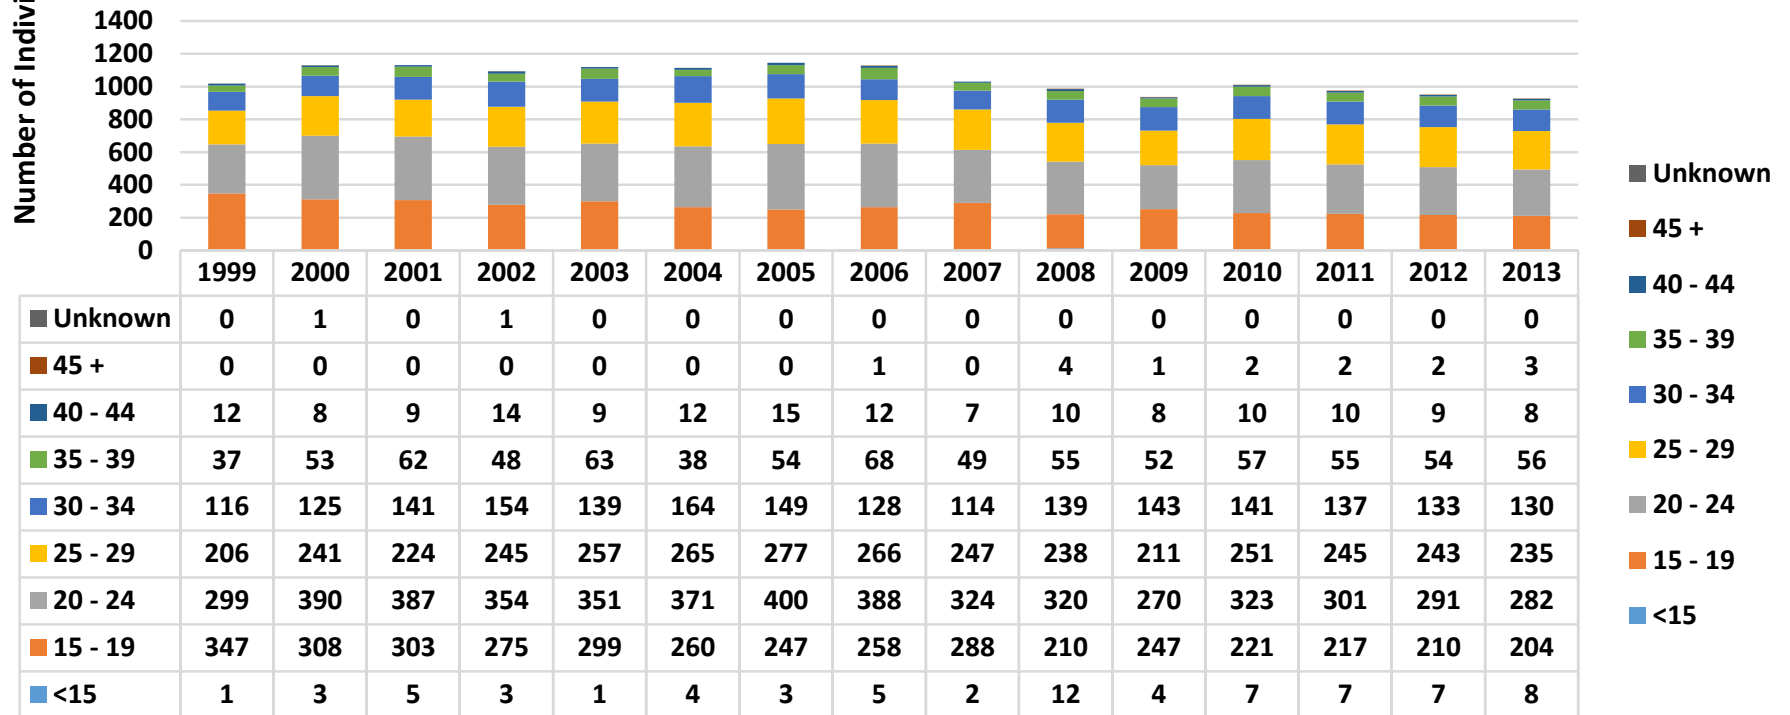

## Macomb County: Number of Mothers with Less than a 12th Grade Education by Age Among All Races, 1999-2013

Source: Vital Statistics, Michigan Department of Health and Human Services    Updated: October 2015

## Macomb County: Number of Mothers with Less than a 12th Grade Education by Age Among White Residents, 1999-2013

Source: Vital Statistics, Michigan Department of Health and Human Services **Updated:** October 2015

## Macomb County: Number of Mothers with Less than a 12th Grade Education by Age Among Black Residents, 1999-2013

Source: Vital Statistics, Michigan Department of Health and Human Services Updated: October 2015