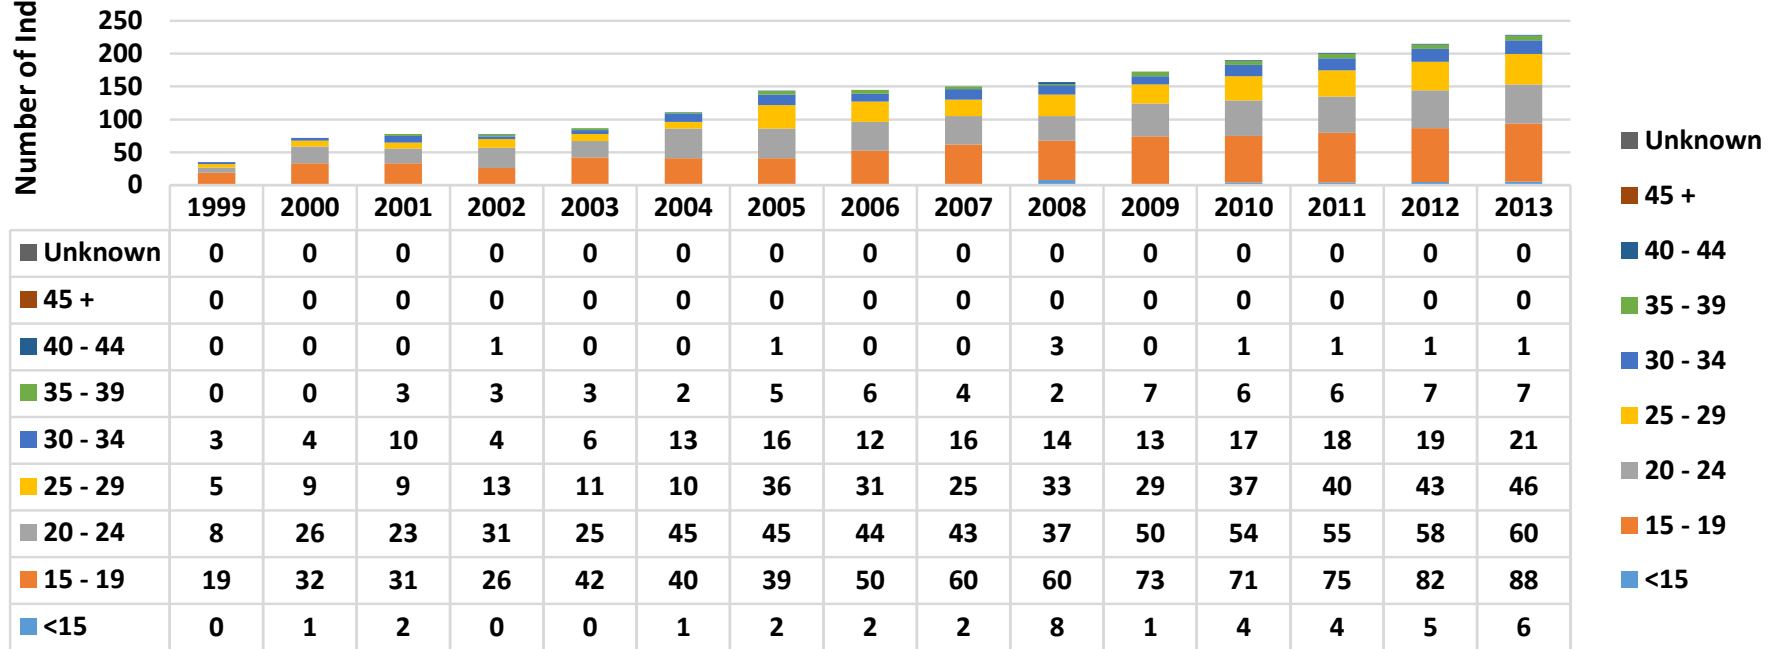

## Macomb County: Number of Mothers with Less than a 12th Grade Education by Age Among All Races, 1999-2013

Source: Vital Statistics, Michigan Department of Health and Human Services    Updated: October 2015

## Macomb County: Number of Mothers with Less than a 12th Grade Education by Age Among White Residents, 1999-2013

Source: Vital Statistics, Michigan Department of Health and Human Services **Updated:** October 2015

## Macomb County: Number of Mothers with Less than a 12th Grade Education by Age Among Black Residents, 1999-2013

Source: Vital Statistics, Michigan Department of Health and Human Services Updated: October 2015