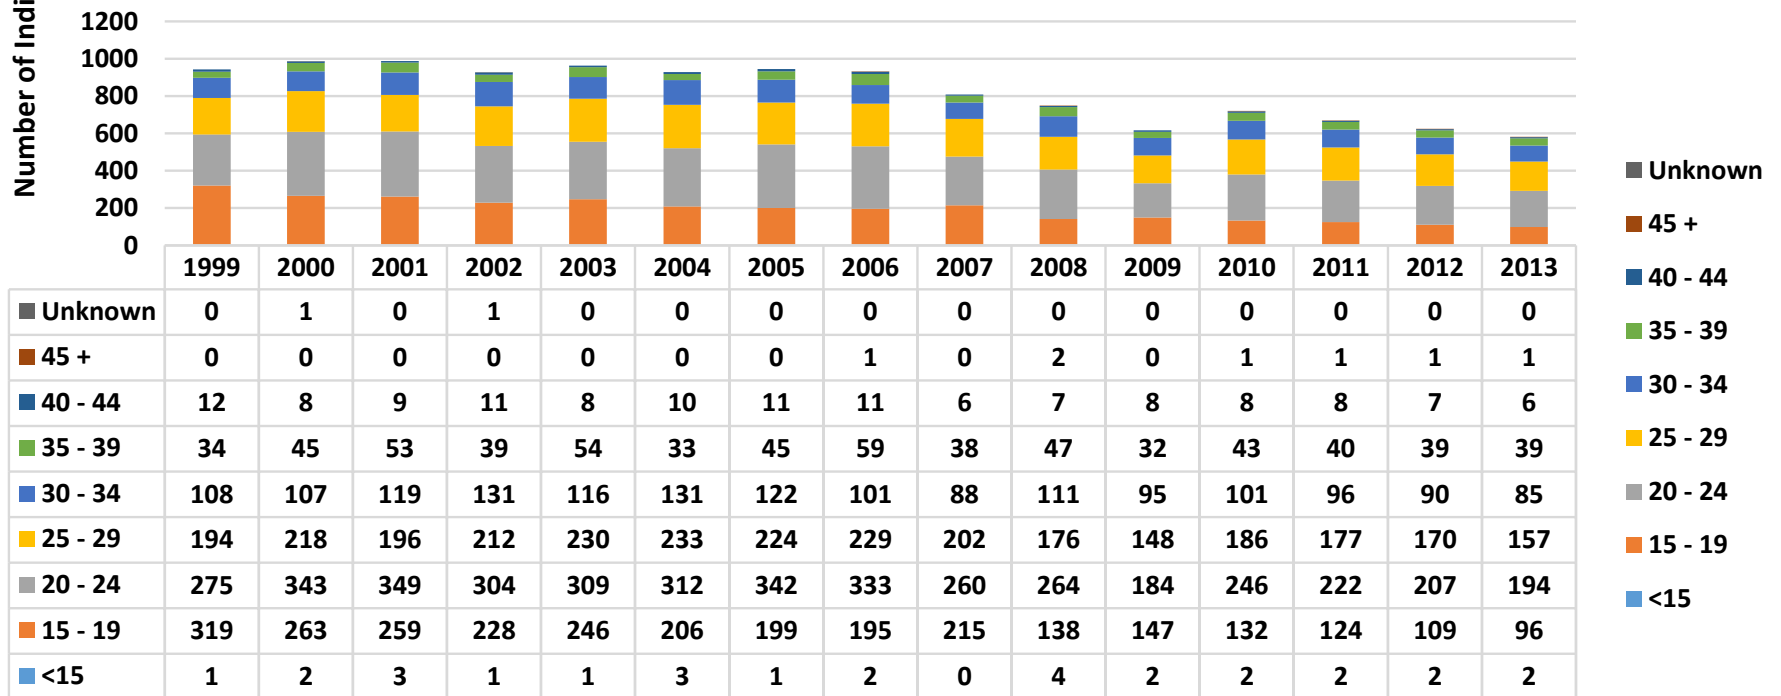

## Macomb County: Number of Mothers with Less than a 12th Grade Education by Age Among All Races, 1999-2013

Source: Vital Statistics, Michigan Department of Health and Human Services    Updated: October 2015

## Macomb County: Number of Mothers with Less than a 12th Grade Education by Age Among White Residents, 1999-2013

Source: Vital Statistics, Michigan Department of Health and Human Services **Updated:** October 2015

## Macomb County: Number of Mothers with Less than a 12th Grade Education by Age Among Black Residents, 1999-2013

Source: Vital Statistics, Michigan Department of Health and Human Services Updated: October 2015